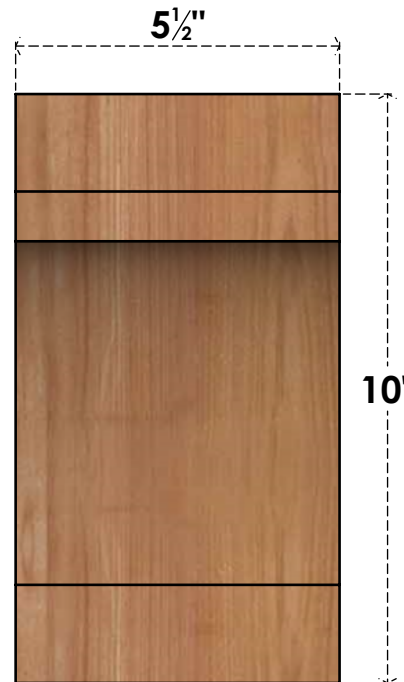

BRC06X06X10MRC00SWR

5 1/2"W X 6"D X 10"H MERCED SMOOTH BRACE, WESTERN RED CEDAR

SIDE

FRONT

EKENA MILLWORK
 2300 WEST MAIN ST.
 CLARKSVILLE, TX 75426
 TOLL FREE: 866-607-0453
 WWW.EKENAMILLWORK.COM

NOTES

1. INSTALLATION TO BE COMPLETED IN ACCORDANCE WITH MANUFACTURER'S SPECIFICATIONS.
2. DRAWING MAY NOT BE TO SCALE
3. THIS DRAWING IS INTENDED FOR DESIGN AND PLANNING PURPOSES ONLY.
4. ALL INFORMATION CONTAINED HEREIN WAS CURRENT AT THE TIME OF DEVELOPMENT BUT MUST BE REVIEWED AND APPROVED BY THE PRODUCT MANUFACTURER TO BE CONSIDERED ACCURATE.
5. PRODUCTS ARE NOT KILN DRIED. THIS ITEM IS UNIQUE AND WILL CONTAIN THE NATURAL VARIATIONS THAT THE WOOD SPECIES OFFERS. THIS MAY RESULT IN VARIATIONS UP TO 1/4"