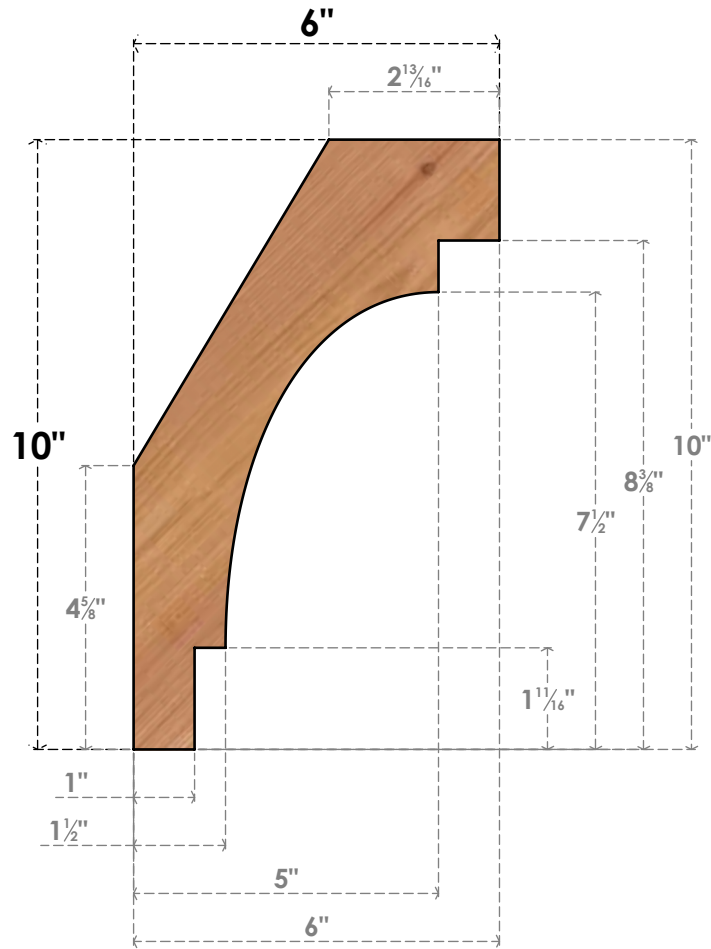

BRC06X06X10MRC00SWR

5 1/2"W X 6"D X 10"H MERCED SMOOTH BRACE, WESTERN RED CEDAR

SIDE

FRONT

EKENA MILLWORK
 2300 WEST MAIN ST.
 CLARKSVILLE, TX 75426
 TOLL FREE: 866-607-0453
 WWW.EKENAMILLWORK.COM

NOTES

1. INSTALLATION TO BE COMPLETED IN ACCORDANCE WITH MANUFACTURER'S SPECIFICATIONS.
2. DRAWING MAY NOT BE TO SCALE
3. THIS DRAWING IS INTENDED FOR DESIGN AND PLANNING PURPOSES ONLY.
4. ALL INFORMATION CONTAINED HEREIN WAS CURRENT AT THE TIME OF DEVELOPMENT BUT MUST BE REVIEWED AND APPROVED BY THE PRODUCT MANUFACTURER TO BE CONSIDERED ACCURATE.
5. PRODUCTS ARE NOT KILN DRIED. THIS ITEM IS UNIQUE AND WILL CONTAIN THE NATURAL VARIATIONS THAT THE WOOD SPECIES OFFERS. THIS MAY RESULT IN VARIATIONS UP TO 1/4"